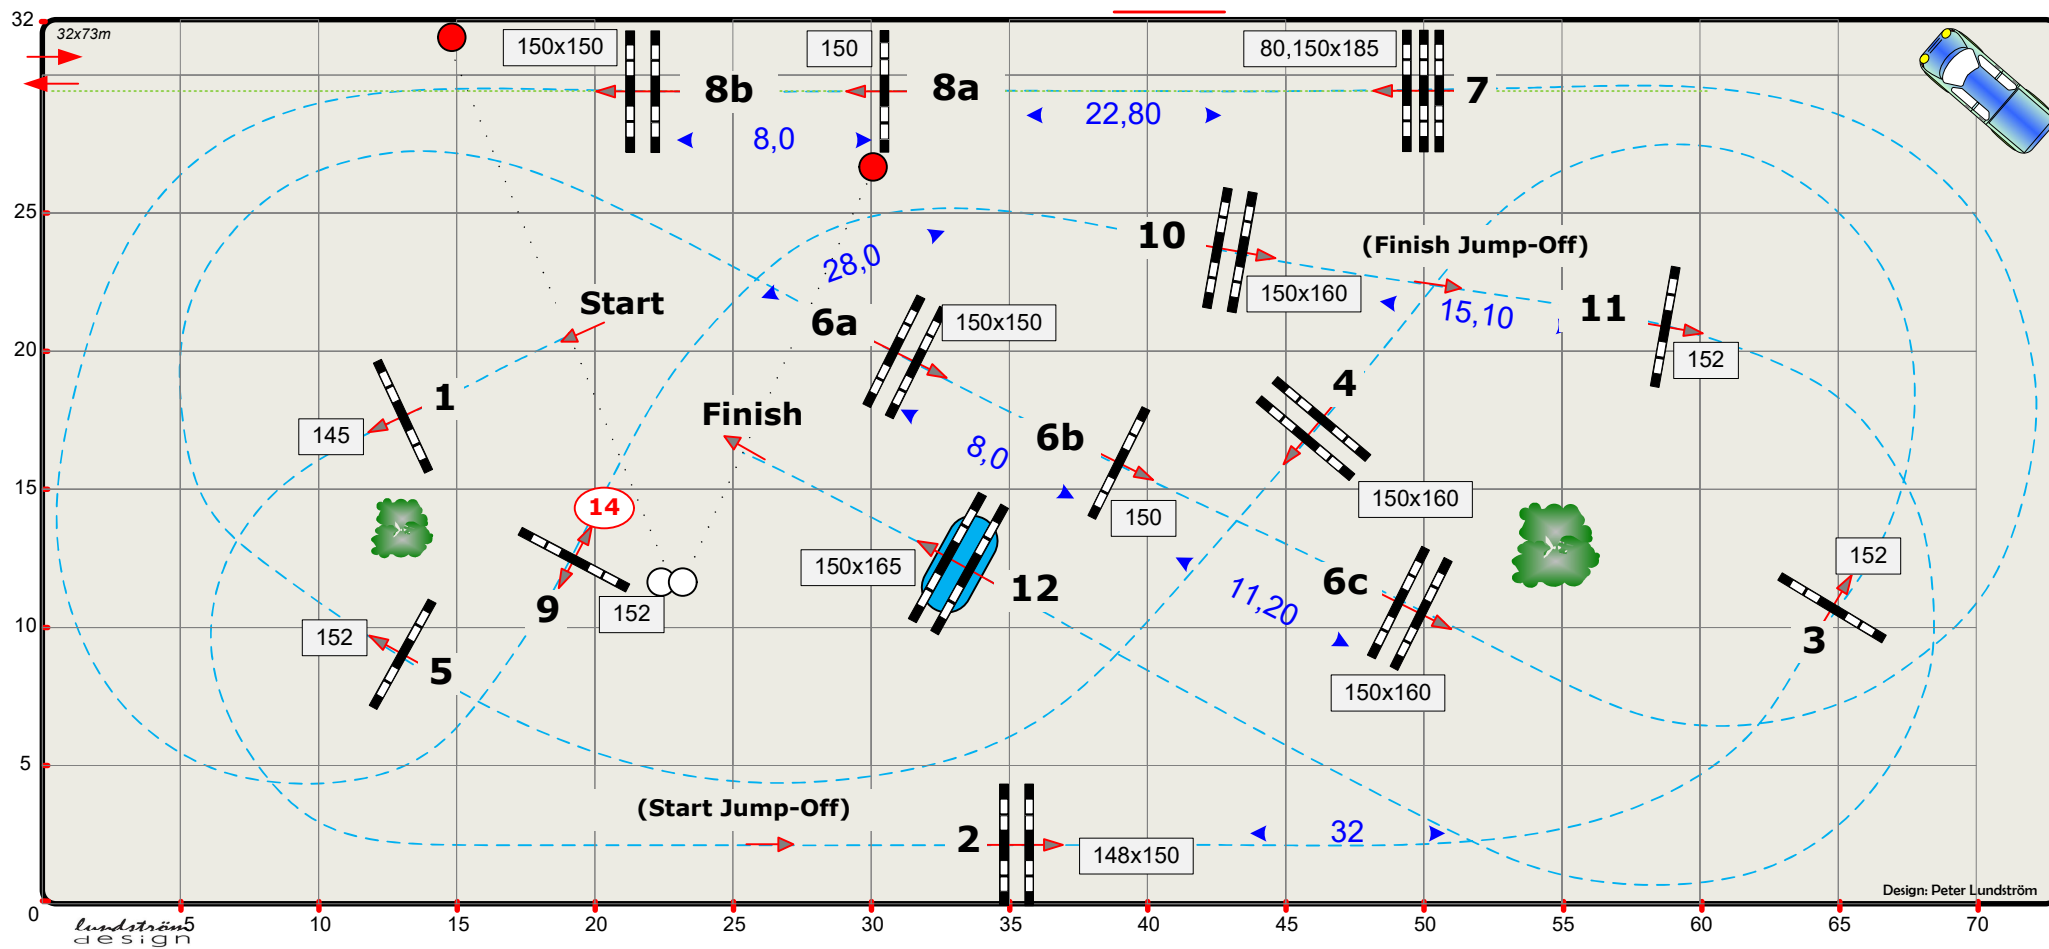

Table: A
National RG: A:1a
(FEI RG / Art. 238.2.2)
Height: 1,50 m

Speed: 350 m/min
Length: 0 m
Time allowed: 0 sec
Time limit: 0 sec

Obstacles: 1 - 12
Efforts: 15

Jump-off: 2-3-4-6b-6c-7-14-10
Length: 310 m
Time allowed: 54 sec
Time limit: 108 sec

Hall D